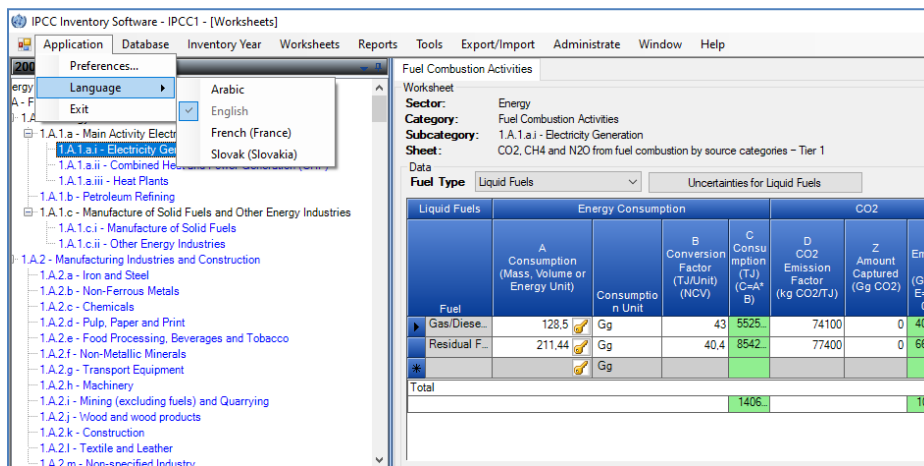

To obtain the new version of the Greenhouse Gas Emissions Inventory Program (IPCC) 2006 version.
2.88 Follow these steps:

- Open the IPCC website and go directly to Inventory Software «[Inventory Software - IPCC-TFI \(iges.or.jp\)](http://iges.or.jp)» ;
- Click the inventory software download section on the left menu to open the download page «[Inventory Software - IPCC-TFI \(iges.or.jp\)](http://iges.or.jp)»
- Version 2.881 offers two download options depending on the capacity of your Computer:
 - ❖ [Ver. 2.881 IPCC Inventory Software - 64bit](#)
 - ❖ [Ver. 2.881 IPCC Inventory Software - 32bit](#)
- Click on the one you choose, the download begins.
- Once the download is complete, double-click on the installation file and follow the instructions.
- Open your installation once completed and complete the instructions to complete your user account.
-

New in the IPCC 2006 tool (Arabic and French languages)

If you have completed the installation of version 2.881, make sure to close your IPCC 2006 software and follow these steps:

Step 1: Show hidden folders

- In windows explorer, go to display and click on option

- In the folder options window, check the "Show hidden files and folders" tab.

The ProgrammeData folder appears in the C drive of your computer.

Step 2: adding the Arabic and French languages to the IPCC 2006 software

- i. Make sure the IPCC 2006 software is closed;
- ii. Go to C:\ProgramData\IPCC2006Software directory

- iii. Replace the old ipcc2006_translations database with the proposed version whose size is 1892Ko;
- iv. Open your IPCC 2006 software
- v. Go to application / language, and you will find that in addition to English and Slovak, Arabic and French are already present.