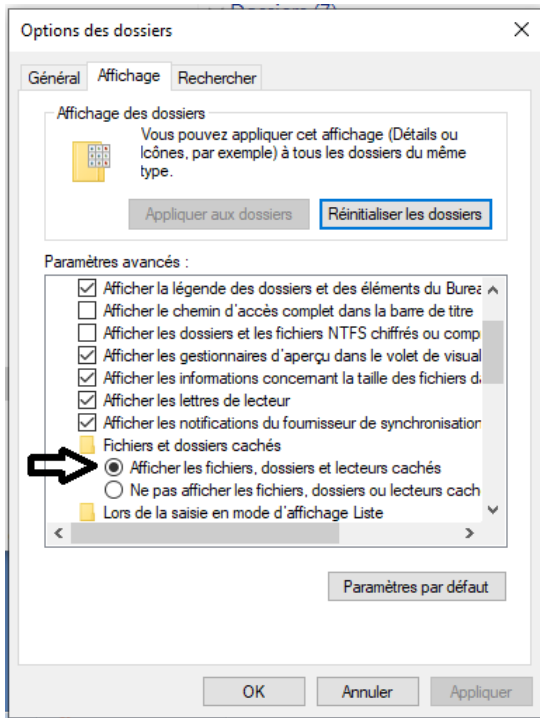

To obtain the new version of the Greenhouse Gas Emissions Inventory Program (IPCC) 2006 version.
2.88 Follow these steps:

- Open the IPCC website and go directly to Inventory Software «[Inventory Software - IPCC-TFI \(iges.or.jp\)](http://iges.or.jp)» ;
- Click the inventory software download section on the left menu to open the download page «[Inventory Software - IPCC-TFI \(iges.or.jp\)](http://iges.or.jp)»
- Version 2.881 offers two download options depending on the capacity of your Computer:
 - ❖ [Ver. 2.881 IPCC Inventory Software - 64bit](#)
 - ❖ [Ver. 2.881 IPCC Inventory Software - 32bit](#)
- Click on the one you choose, the download begins.
- Once the download is complete, double-click on the installation file and follow the instructions.
- Open your installation once completed and complete the instructions to complete your user account.
-

New in the IPCC 2006 tool (Arabic and French languages)

If you have completed the installation of version 2.881, make sure to close your IPCC 2006 software and follow these steps:

Step 1: Show hidden folders

- In windows explorer, go to display and click on option

- In the folder options window, check the "Show hidden files and folders" tab.

The ProgrammeData folder appears in the C drive of your computer.

Step 2: adding the Arabic and French languages to the IPCC 2006 software